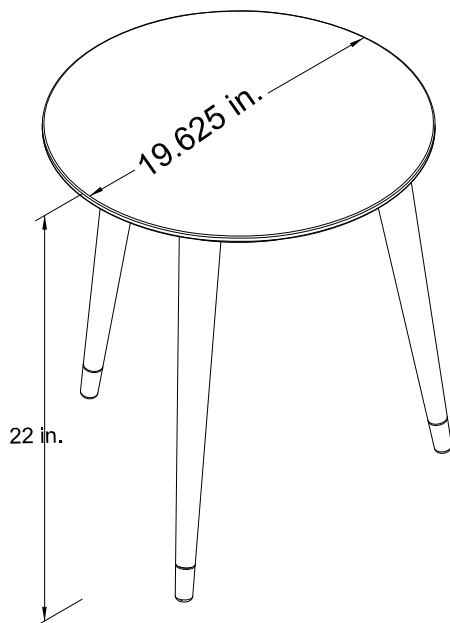

Kennington Side Table
Model Number: 5018196COM
Finish: Espresso

OVERALL PRODUCT SIZE(in inches)

Side Table:19.625"(W)*19.625"(D)*22"(H)

MAXIMUM WEIGHT CAPACITIES